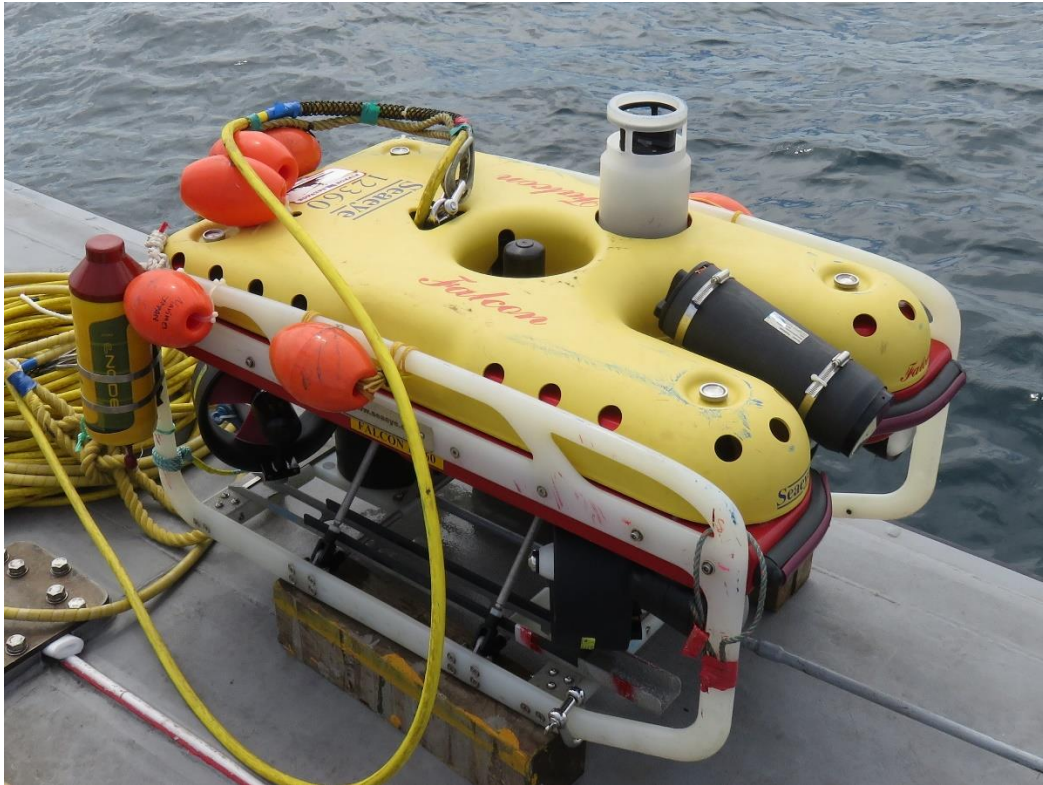

FALCON

PORTABLE ROV

VEHICLE

Depth rating	300m
Length	1000mm
Width	600mm
Height	500mm
Weight in air	62kg
Pay load	16kg
System power	2.8kw
Propulsion	4 horizontal thruster 1 vertical thruster
Performance	Forward >3.0knots
Camera	1 color camera Tilt ± 90 degree
Lighting	2 75W

SURFACE EQUIPMENT

Falcon Surface Units

Umbilical cable
Length 400m
Diameter 13.1mm

The Nippon Salvage Co.,Ltd.
<http://www.nipponsalvage.co.jp>

Ohmori-eki HigashiguchiBldg.,
5-1, Ohmorikita 1-chome,
Ohta-ku, Tokyo 143-0016, Japan
+81-3-5762-7172